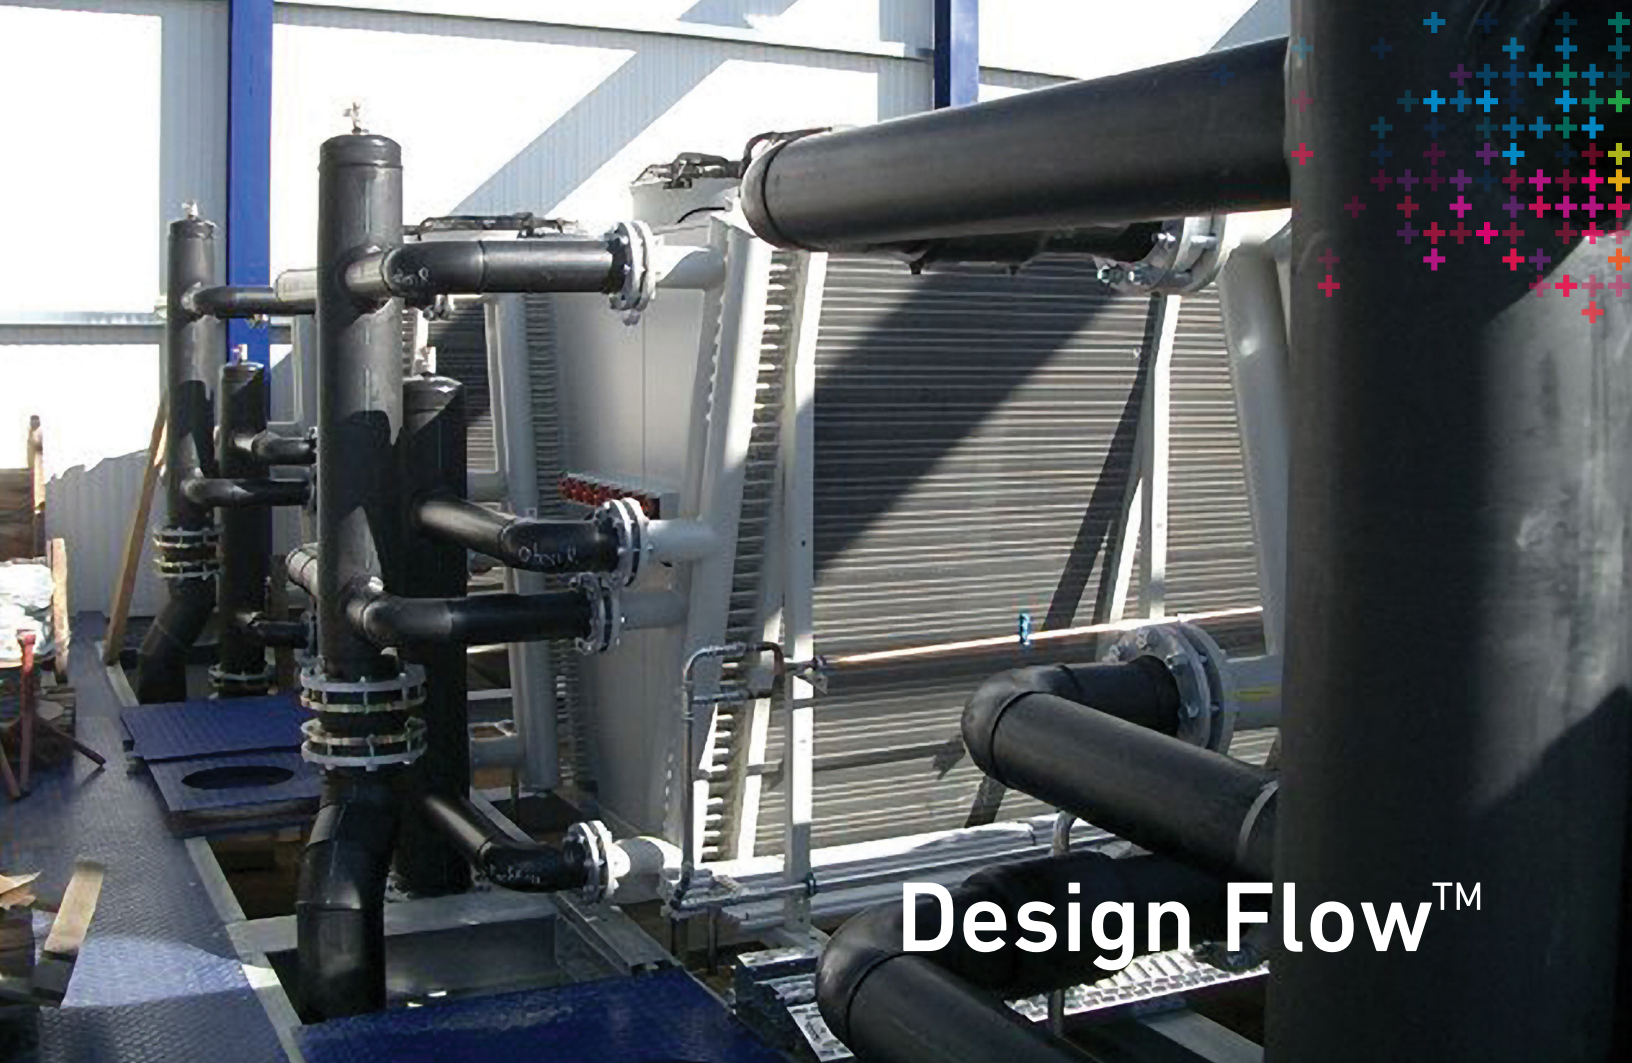

GF Piping Systems

+GF+

Design Flow™

HDPE Piping Systems
for Condenser Water Lines

Design Flow™

Condenser Water

Condenser water lines for chilled water are a common application in both office, mixed use, retail, and industrial buildings. Whether simply used as part of an HVAC system cooling air, or cooling other types of equipment, the condenser water lines are an important part of the cooling system and are expected to last for years. Often, chilled water must run underground to a condenser hundreds of feet away from the building; long-term integrity of the system is imperative. Since most systems are closed loop, a leak is often catastrophic.

Advantages of GF's Design Flow HDPE Piping System

The Design Flow piping system is a complete system from GF Piping Systems which includes, pipe, fittings, joining equipment, and installation training. GF HDPE (High Density Polyethylene) piping systems have a decade-long proven track record in a variety of industrial applications both buried and above ground. Traditionally, condenser water lines have been metal, most