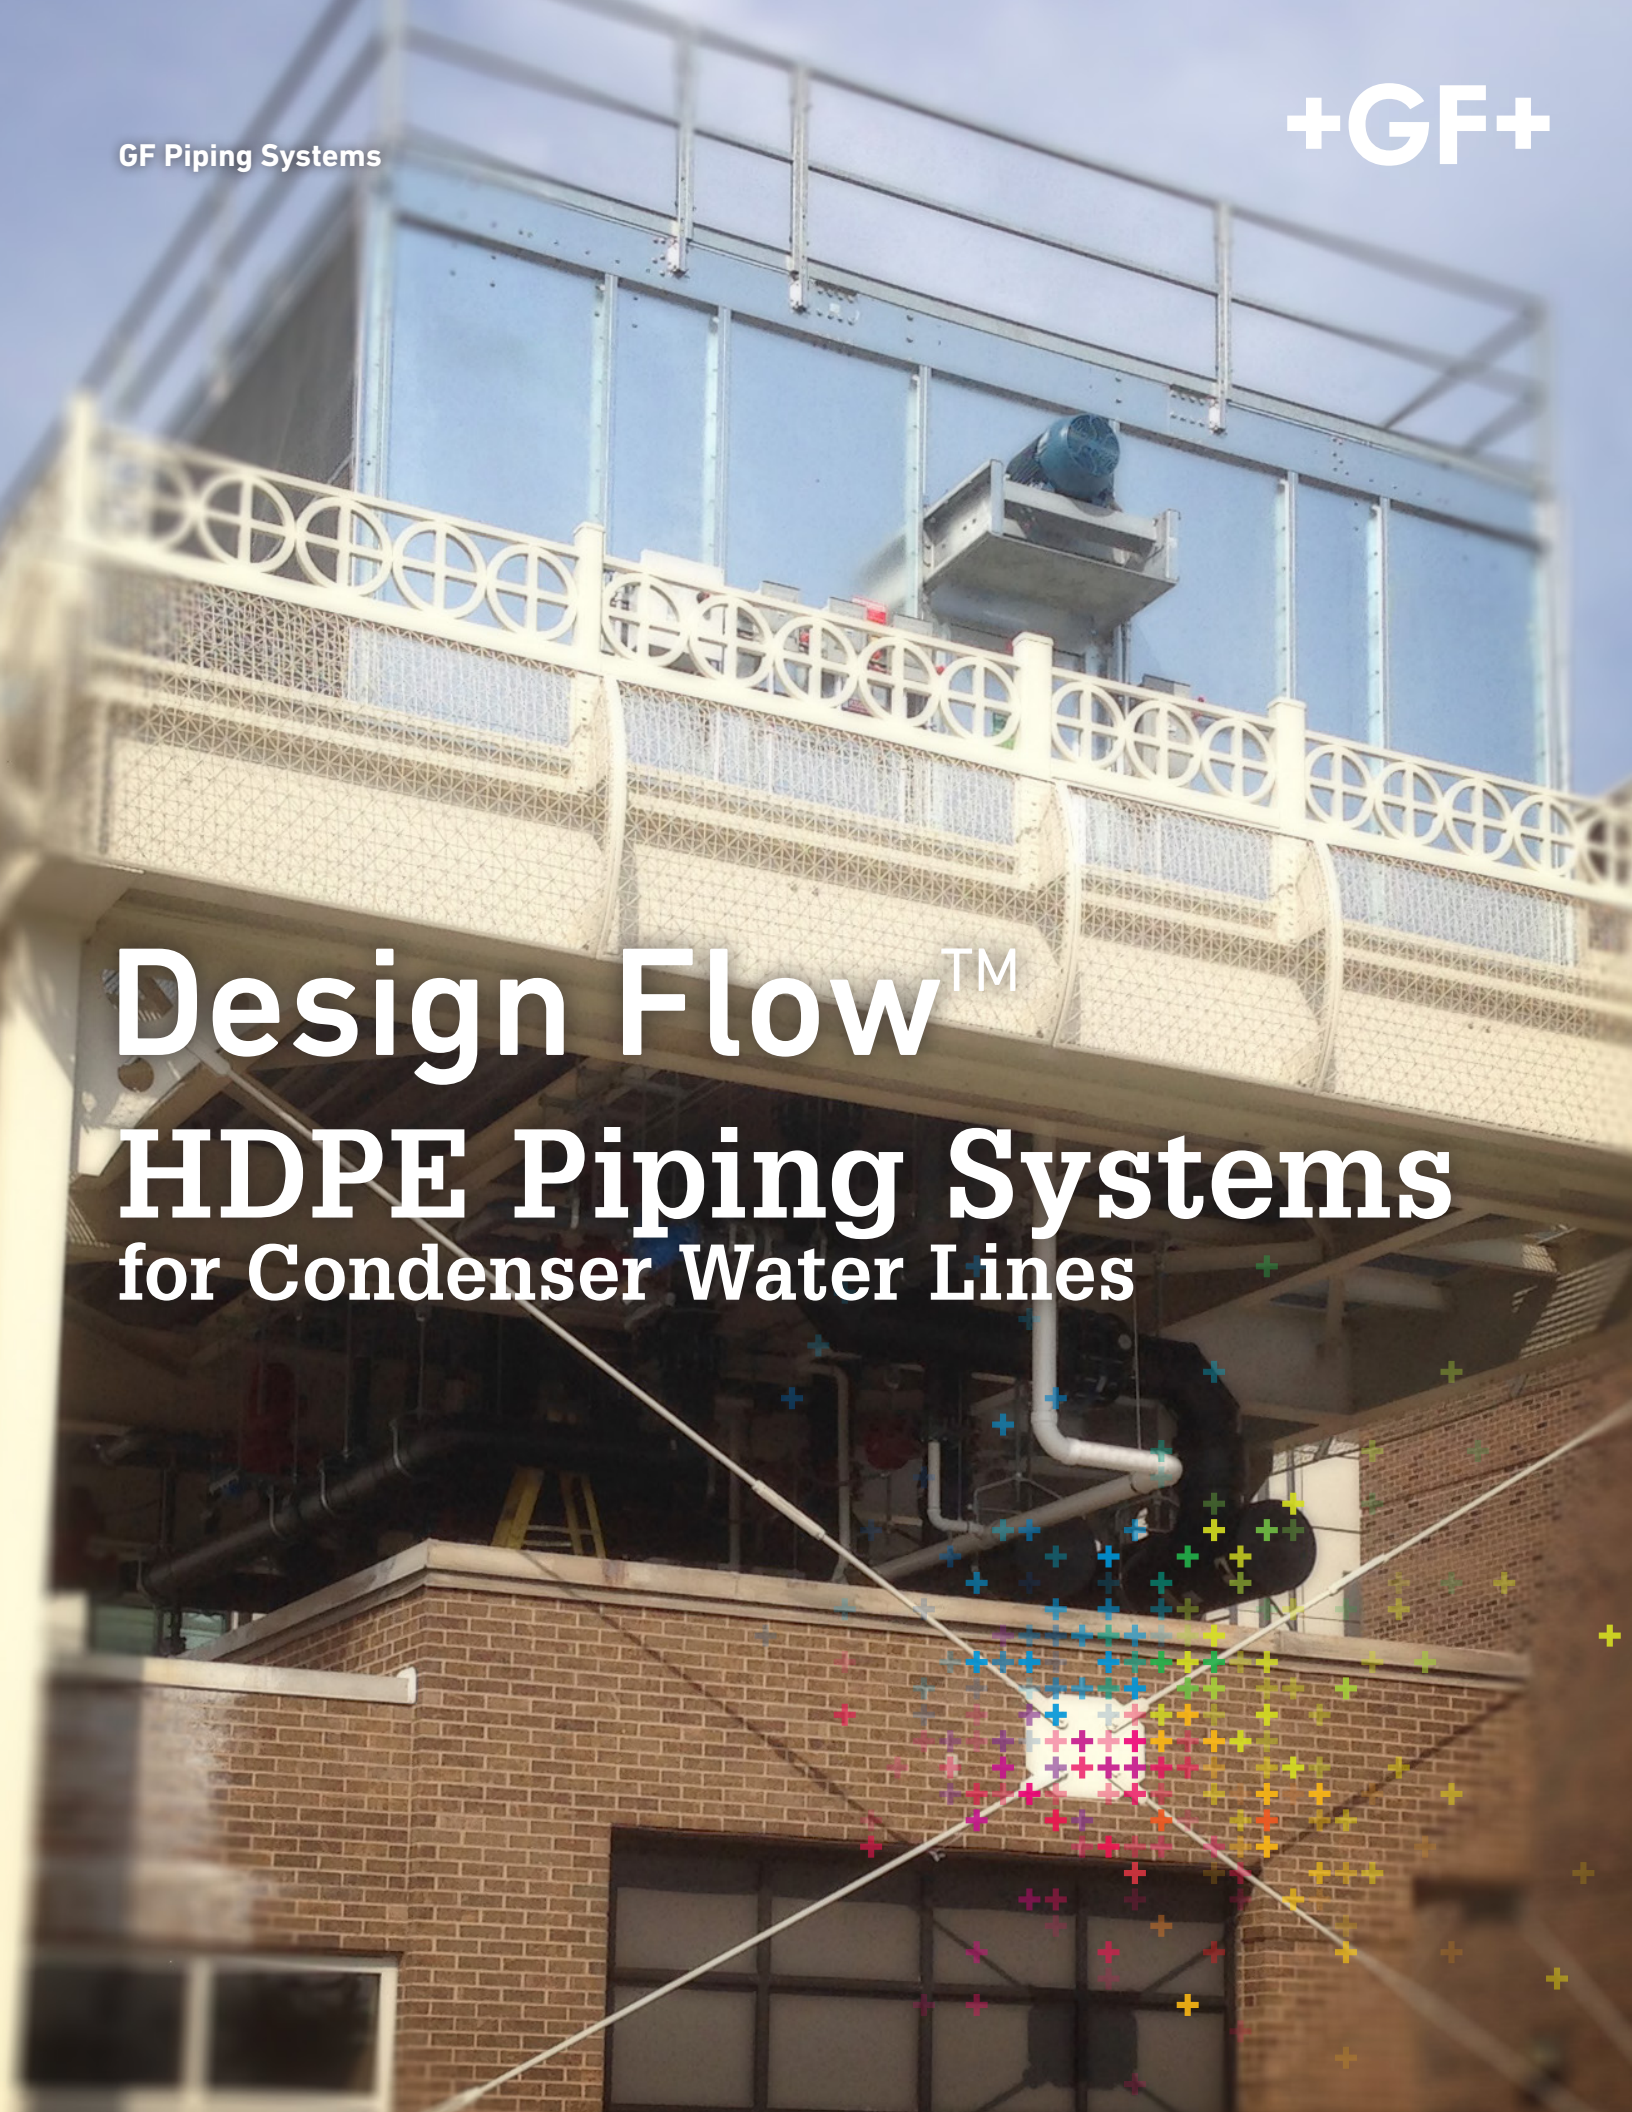

GF Piping Systems

+GF+

Design Flow™

HDPE Piping Systems
for Condenser Water Lines