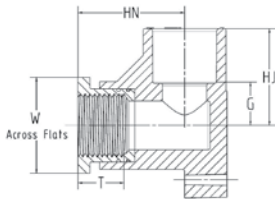

Features and Benefits

- Adapts ChlorFIT® Corzan® CPVC system to other materials
- Sized in ½" to 2" NPT: Male, Female, and Drop Ear
- Pressure rating: 400 psi at 73°F and 100 psi at 160°F
- 316 Stainless Steel NPT Thread
- Conforms to ASTM 1970, NSF 61, and CSA B137.6
- Easily installed with common tools

ChlorFIT® Schedule 80 CORZAN® CPVC CPVC to 316SS Transition Fittings

CPVC-to-316SS Drop Ear (SxFPT)

Size (inch)	P/L	Part No.	Pack Qty	G (inch)	HJ (inch)	HN (inch)	T (inch)	W (inch)
½		9832-005SS	5	0.62	1.50	1.52	0.90	1.125
¾		9832-007SS	5	0.76	1.77	1.65	0.95	1.313
1		9832-010SS	5	0.87	2.00	2.20	1.00	1.750

CPVC-to-316SS Female Adapter (SxFPT)

Size (inch)	P/L	Part No.	Pack Qty	HL (inch)	L (inch)	T (inch)	W (inch)
½	A35	9868-005SS	10	1.49	2.38	0.84	1.25
¾	A35	9868-007SS	10	1.67	2.68	0.92	1.50
1	A35	9868-010SS	6	1.98	3.11	0.96	1.75
1 ¼	A35	9868-012SS	5	2.19	3.45	1.04	2.12
1 ½	A35	9868-015SS	5	2.35	3.73	1.04	2.50
2	A35	9868-020SS	4	2.63	4.14	1.29	3.00

CPVC-to-316SS Male Adapter (SxMPT)

Size (inch)	P/L	Part No.	Pack Qty	HL (inch)	L (inch)	T (inch)	W (inch)
½	A35	9869-005SS	10	1.49	2.38	0.70	1.25
¾	A35	9869-007SS	10	1.67	2.68	0.74	1.50
1	A35	9869-010SS	6	1.98	3.11	0.92	1.75
1 ¼	A35	9869-012SS	5	2.19	3.45	0.95	2.12
1 ½	A35	9869-015SS	5	2.35	3.73	0.99	2.50
2	A35	9869-020SS	4	2.64	4.14	1.03	3.00