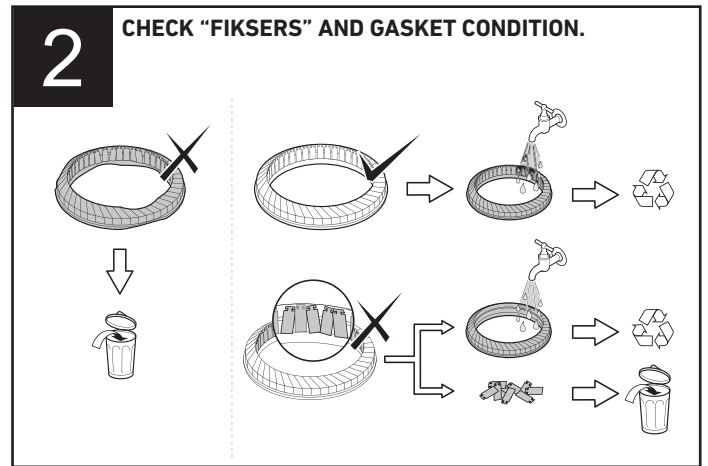

Disassembly & Reuse of the MULTI/JOINT® 3000 Plus DN425 - DN1025 / 17" - 41"